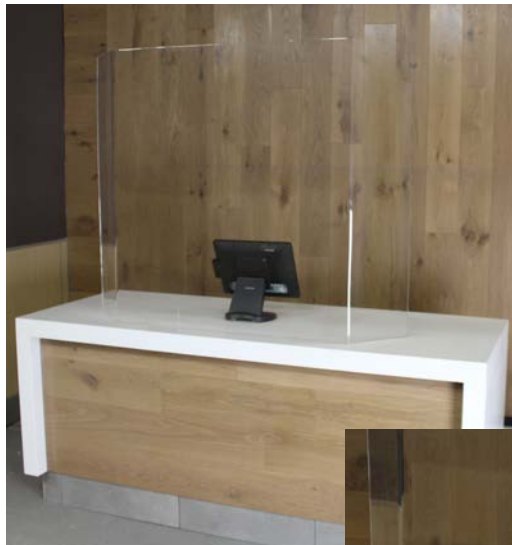

SCREEN

TABLE OR REGISTER

CV-TBL-SCN

SPECIFICATION

1/4" Acrylic Screen

STANDARD FEATURES

Round edges for customer safety
Under table attachment method, no visible damage when removed

DIMENSIONS

Customer pass through dimensions
BRANDING OR ETCHED FEATURES

DIMENSIONS

44"W x 44"H x 10" return

PRICE

\$225.00

CV-REG-SCN