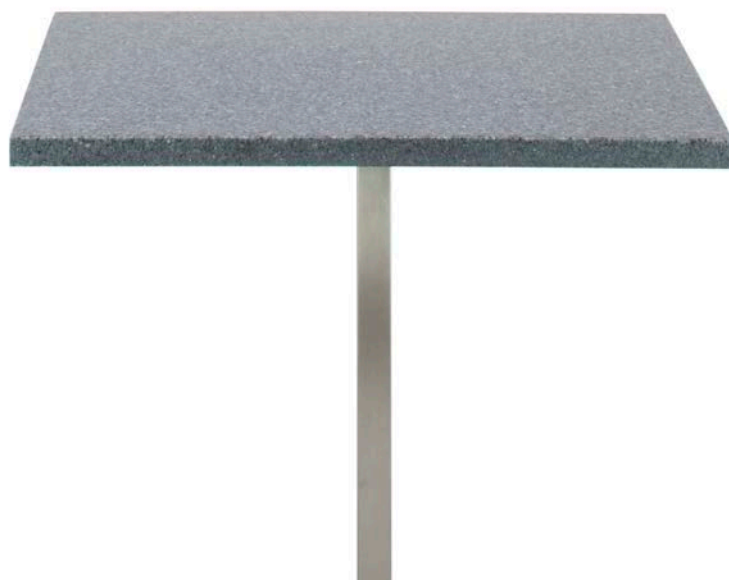

TABLE TOPS

# SOLID SURFACE

S1200

## CONSTRUCTION

Built up acrylic top with 1 1/2" drop  
All backs covered with .025 phonelic backer  
Corners: square